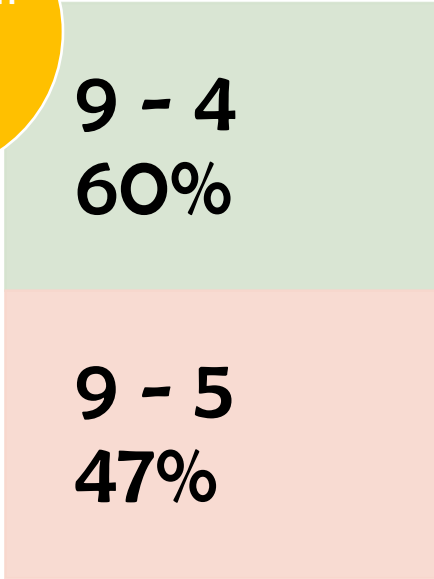

Overall GCSE Results

Core GCSE Results

Foundation GCSE Results

A*-C 100%

Across the following subject area:

Economics, Governemnt and Politics, Maths, Law, Geography, History, Art and Design, Photography, Physics and Computer Science

Entry Lvl2 English - 100%

Entry Lvl3 Maths - 100%

Entry Lvl3 Science - 66%

Expressive Arts

Health and Safety at work

First Aid Awareness

Bronze Credits - Personal Development Plan