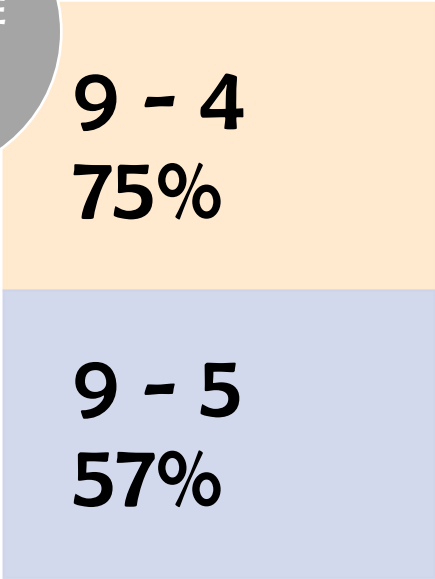

Overall GCSE Results

Core GCSE Results

Foundation GCSE Results

A*-C 100%

Across the following subject area:

Economics, Governemnt and Politics, Maths, Law, Geography, History, Art and Design, Photography, Physics and Computer Science

Entry Lvl2 English - 100%

Entry Lvl3 Maths - 100%

Entry Lvl3 Science - 66%

Expressive Arts

Health and Safety at work

First Aid Awareness

Bronze Credits - Personal Development Plan