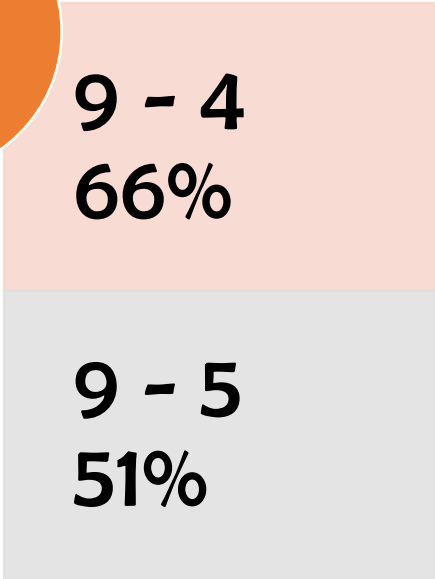

Overall GCSE Results

Core GCSE Results

Foundation GCSE Results

A*-C 100%

Across the following subject area:

Economics, Governemnt and Politics, Maths, Law, Geography, History, Art and Design, Photography, Physics and Computer Science

Entry Lvl2 English - 100%

Entry Lvl3 Maths - 100%

Entry Lvl3 Science - 66%

Expressive Arts

Health and Safety at work

First Aid Awareness

Bronze Credits - Personal Development Plan